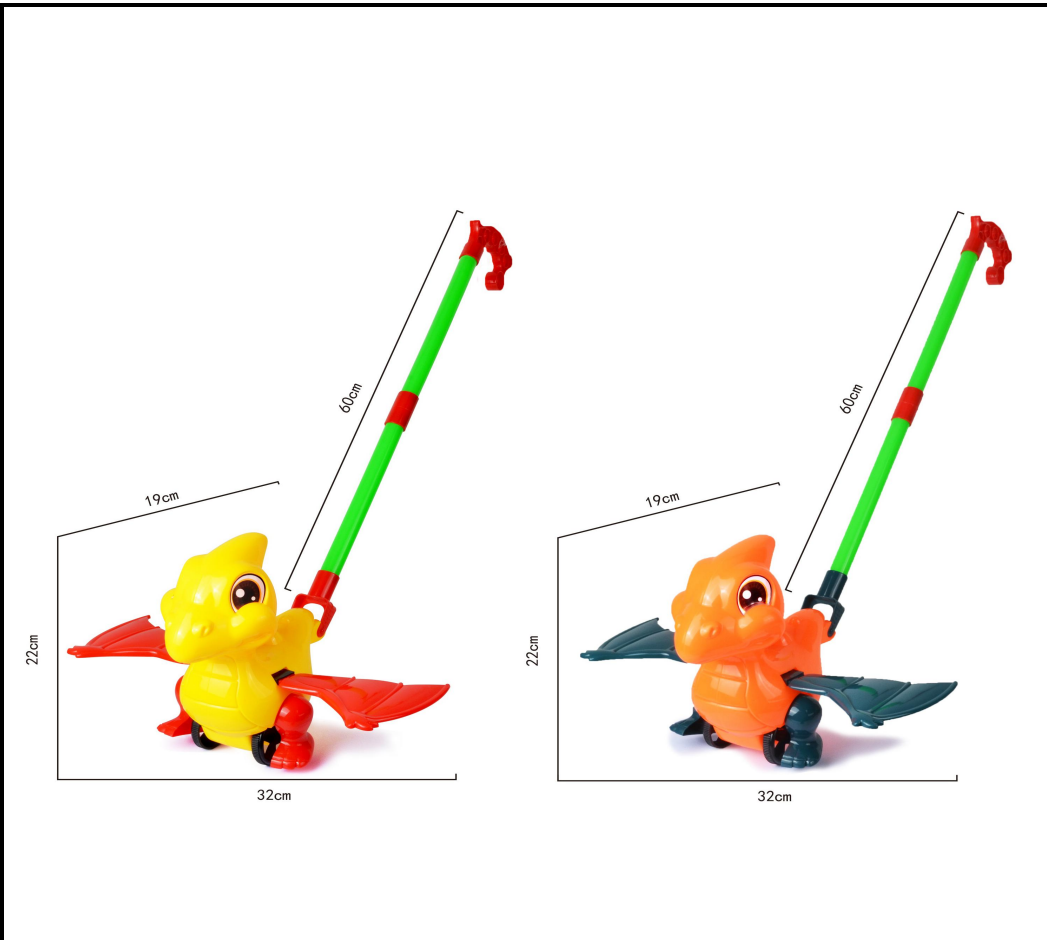

HK JASON TOYS CO., LIMITED

6th Floor, Qunfeng Business Building, Lufeng Rd, Chenghai District, Shantou City, Guangdong Province, China
Contact: Nikki Email: nikki@jasontoy.com.cn / hkjasontoy.com.cn

ITEM NO.	DESC.	PACKAGE SIZE (CM)	MOQ(PCS)
JS062035	HAND-PUSHED DINOSAUR WITH BELL	37x30	360