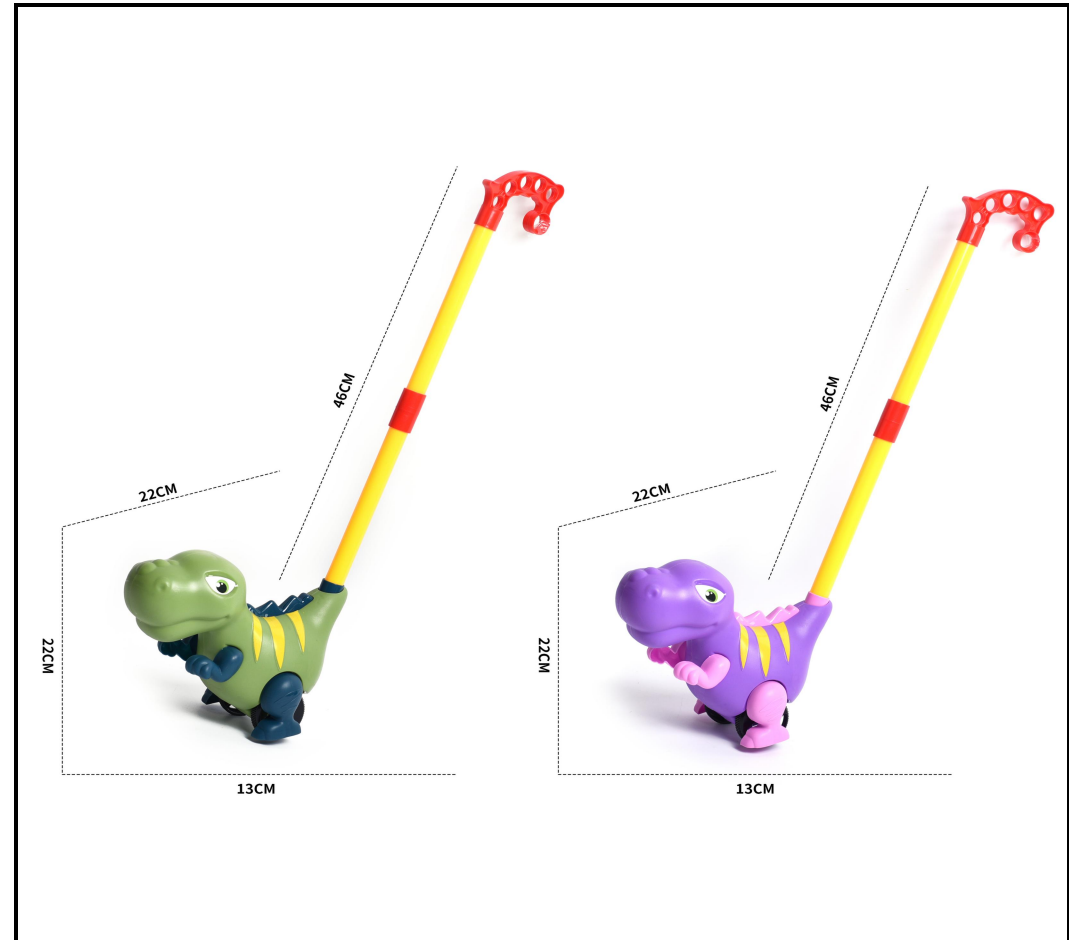

HK JASON TOYS CO., LIMITED

6th Floor, Qunfeng Business Building, Lufeng Rd, Chenghai District, Shantou City, Guangdong Province, China
Contact: Nikki Email: nikki@jasontoy.com / hkjasontoy.com

ITEM NO.	DESC.	PACKAGE SIZE (CM)	MOQ(PCS)
JS062037	HAND-PUSHED DUCK WITH BELL	37x30	360

ITEM NO.	DESC.	PACKAGE SIZE (CM)	MOQ(PCS)
JS062038	HAND-PUSHED DINOSAUR WITH BELL	37x30	360