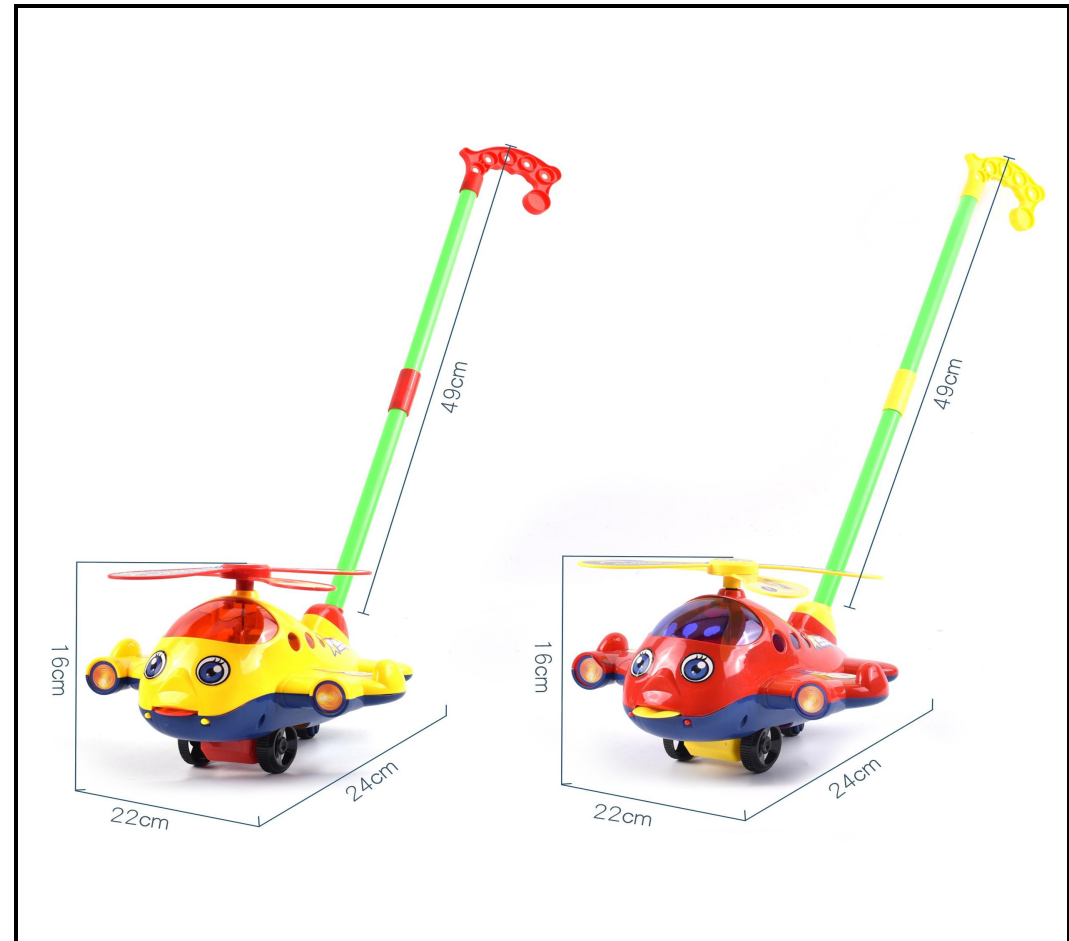

HK JASON TOYS CO., LIMITED

6th Floor, Qunfeng Business Building, Lufeng Rd, Chenghai District, Shantou City, Guangdong Province, China
Contact: Nikki Email: nikki@jasontoy.com / hkjasontoy.com

ITEM NO.	DESC.	PACKAGE SIZE (CM)	MOQ(PCS)
JS062033	HAND-PUSHED AIRPLANE WITH BELL	33x26	600

ITEM NO.	DESC.	PACKAGE SIZE (CM)	MOQ(PCS)
JS062034	HAND-PUSHED AIRPLANE WITH BELL	37x30	480