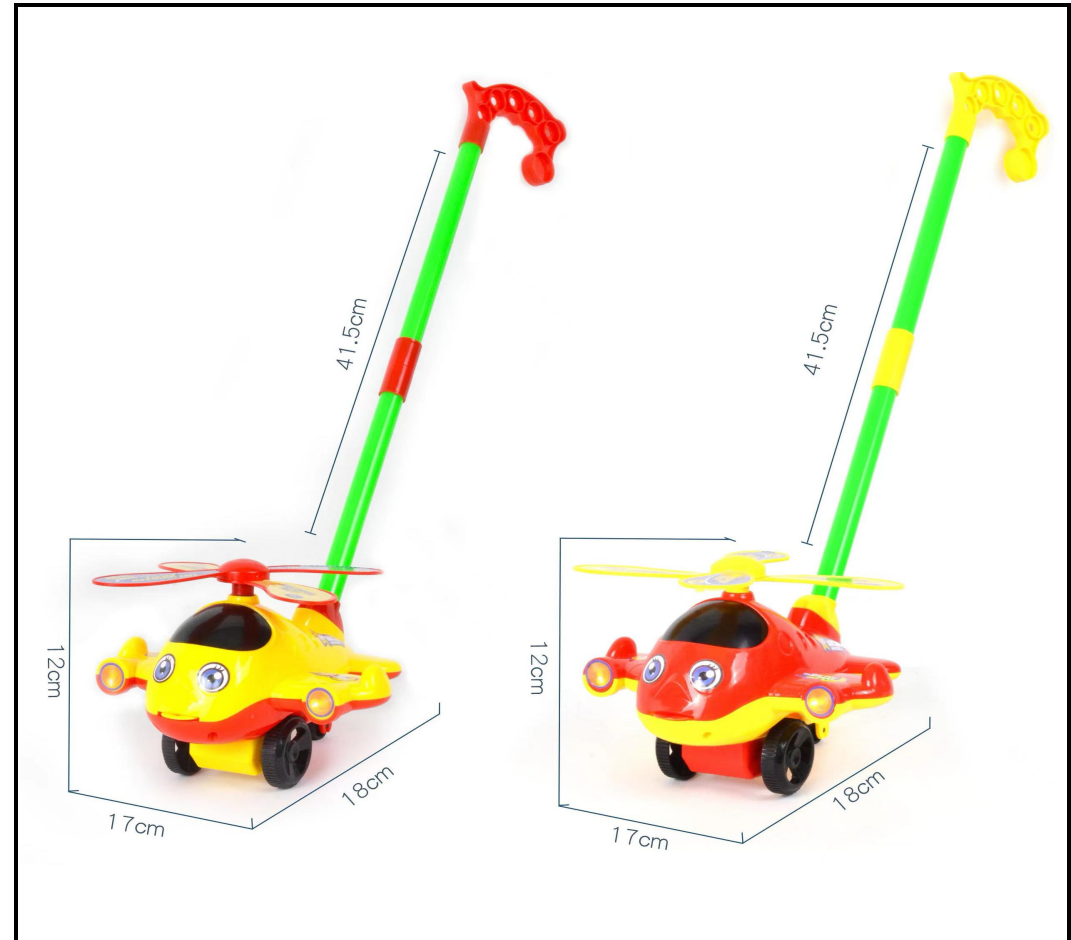

ITEM NO.	DESC.	PACKAGE SIZE (CM)	MOQ(PCS)
JS062036	HAND-PUSHED AIRPLANE WITH BELL	30x24	360