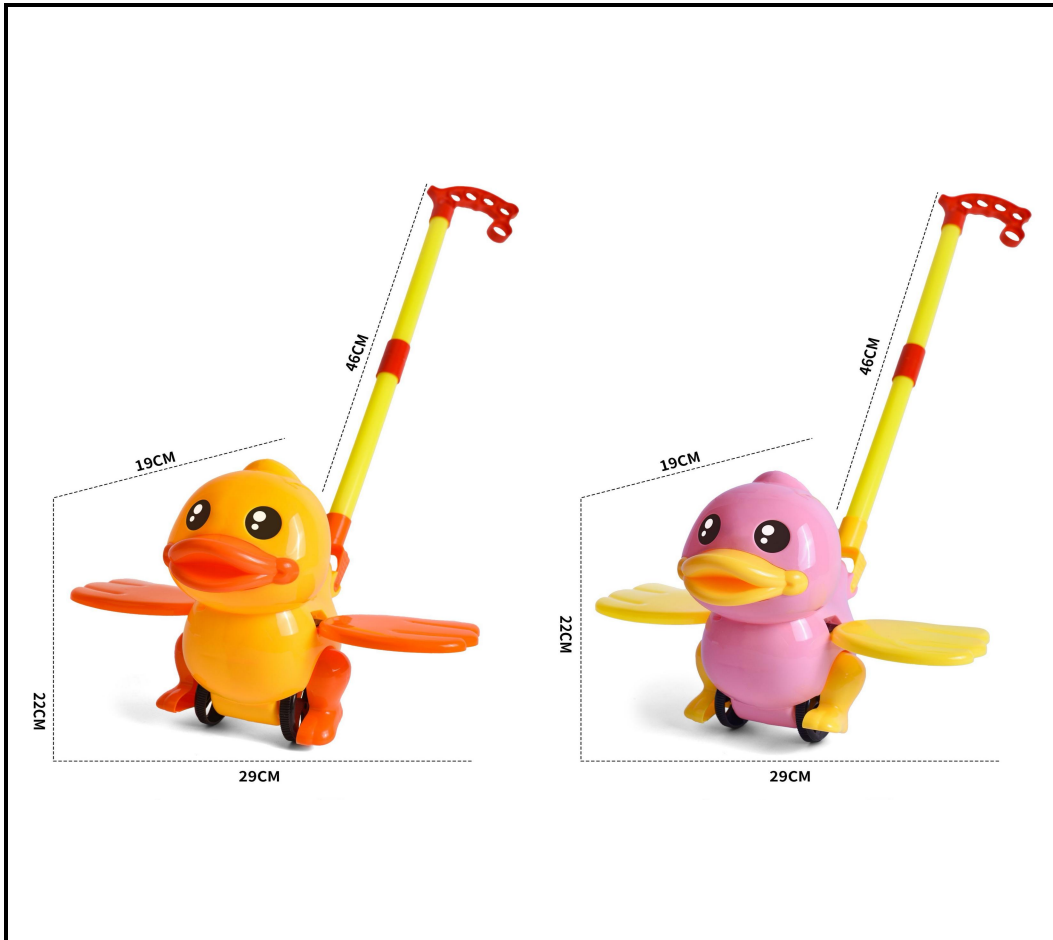

HK JASON TOYS CO., LIMITED

6th Floor, Qunfeng Business Building, Lufeng Rd, Chenghai District, Shantou City, Guangdong Province, China
Contact: Nikki Email: nikki@jasontoy.com / hkjasontoy.com

ITEM NO.	DESC.	PACKAGE SIZE (CM)	MOQ(PCS)
JS062037	HAND-PUSHED DUCK WITH BELL	37x30	360

ITEM NO.	DESC.	PACKAGE SIZE (CM)	MOQ(PCS)
JS062038	HAND-PUSHED DINOSAUR WITH BELL	37x30	360